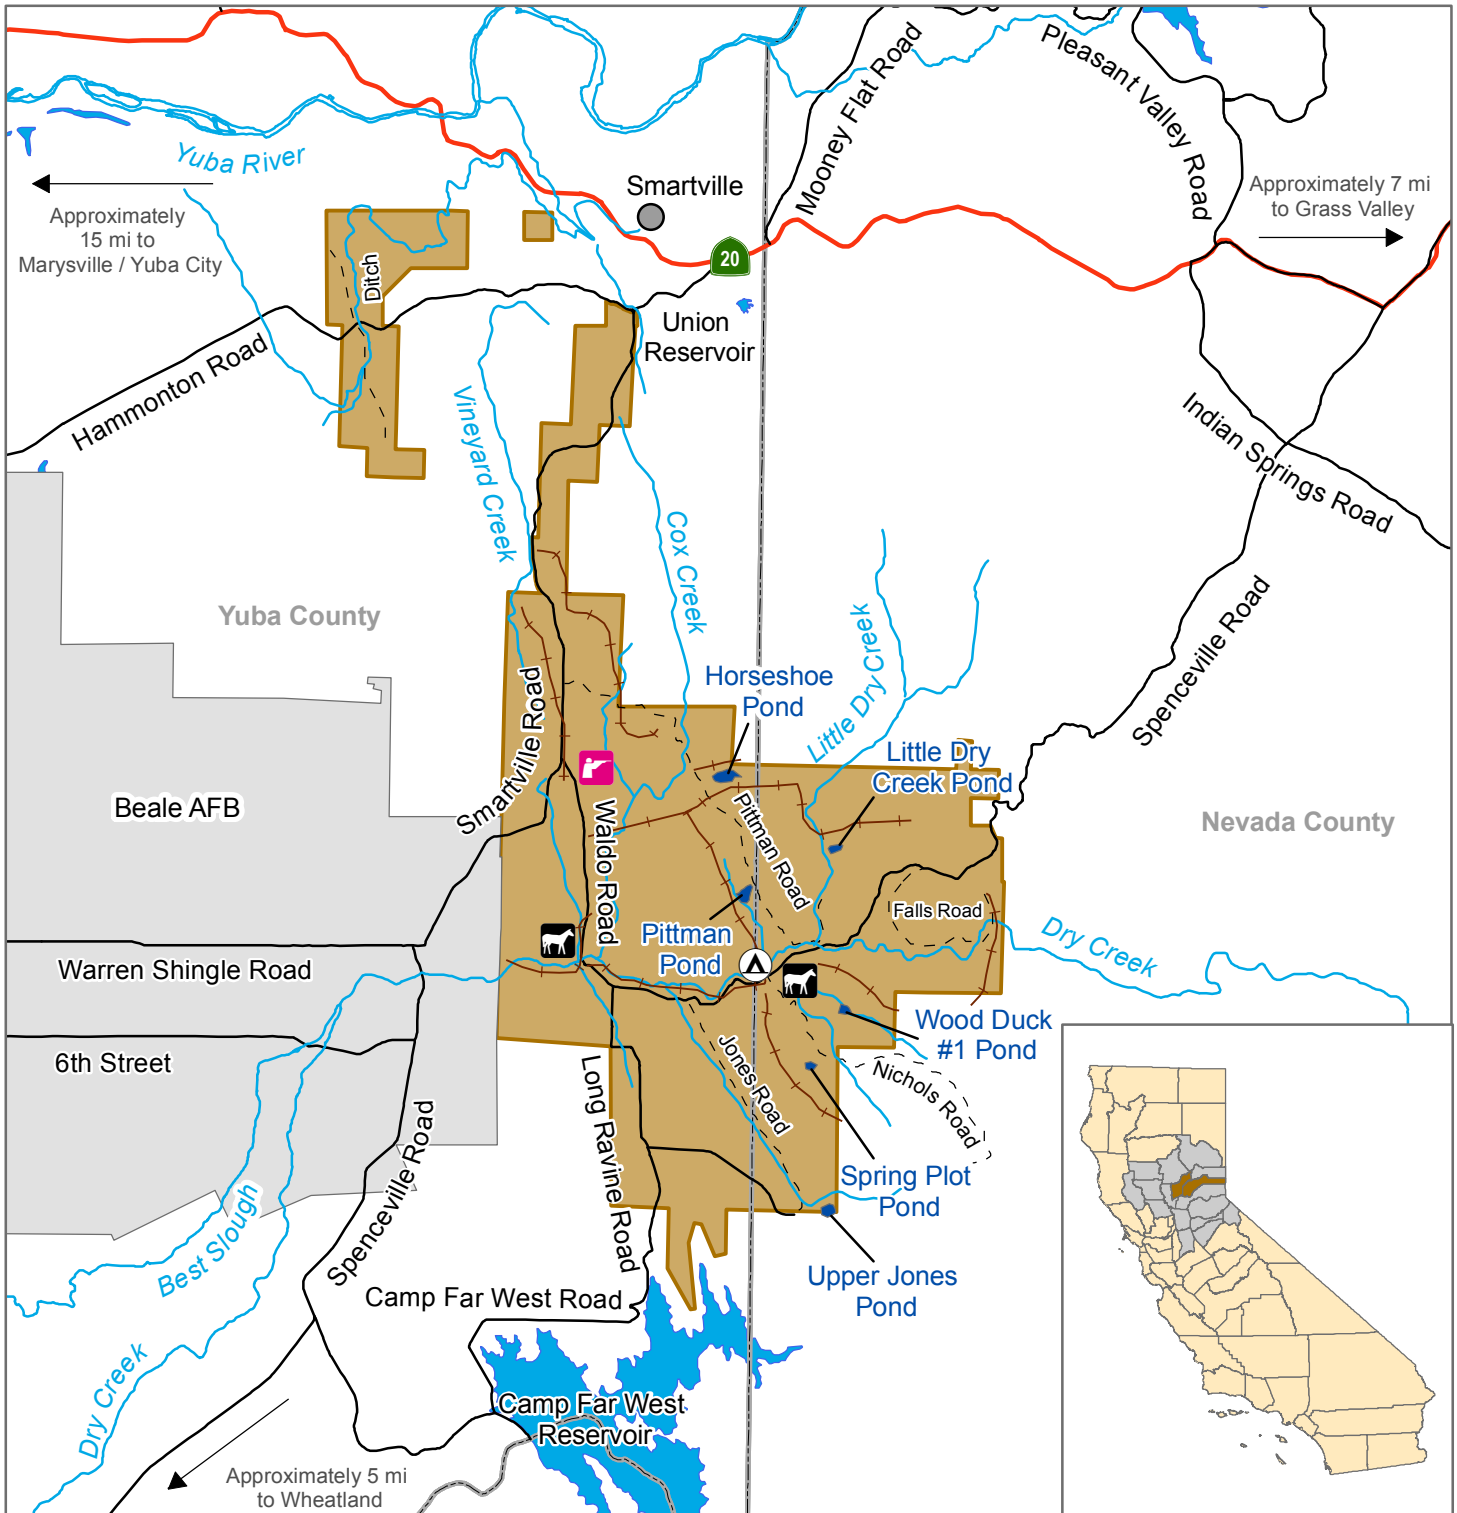

## Directions :

From Highway 20 East/West; Near Smartville, (approximately 20 miles East of Marysville & 13 miles West of Grass Valley) turn South onto Smartville Road. Continue South on Smartville Road approximately 4.2 miles to Waldo Road. Bear left onto Waldo Road. Continue on Waldo Road approximately 1 mile. You will see horses/campers/etc. Everyone must comply with all Fish and Game Dept. regulations.

## North Central Region

### SPENCEVILLE WILDLIFE AREA

#### Yuba, Nevada Counties

Wildlife Area	Administrative Road - Closed to Vehicles	Shooting Range
State Highway	Equestrian Trail	Equestrian Staging Area
Local Road	Equestrian Staging Area	Camping